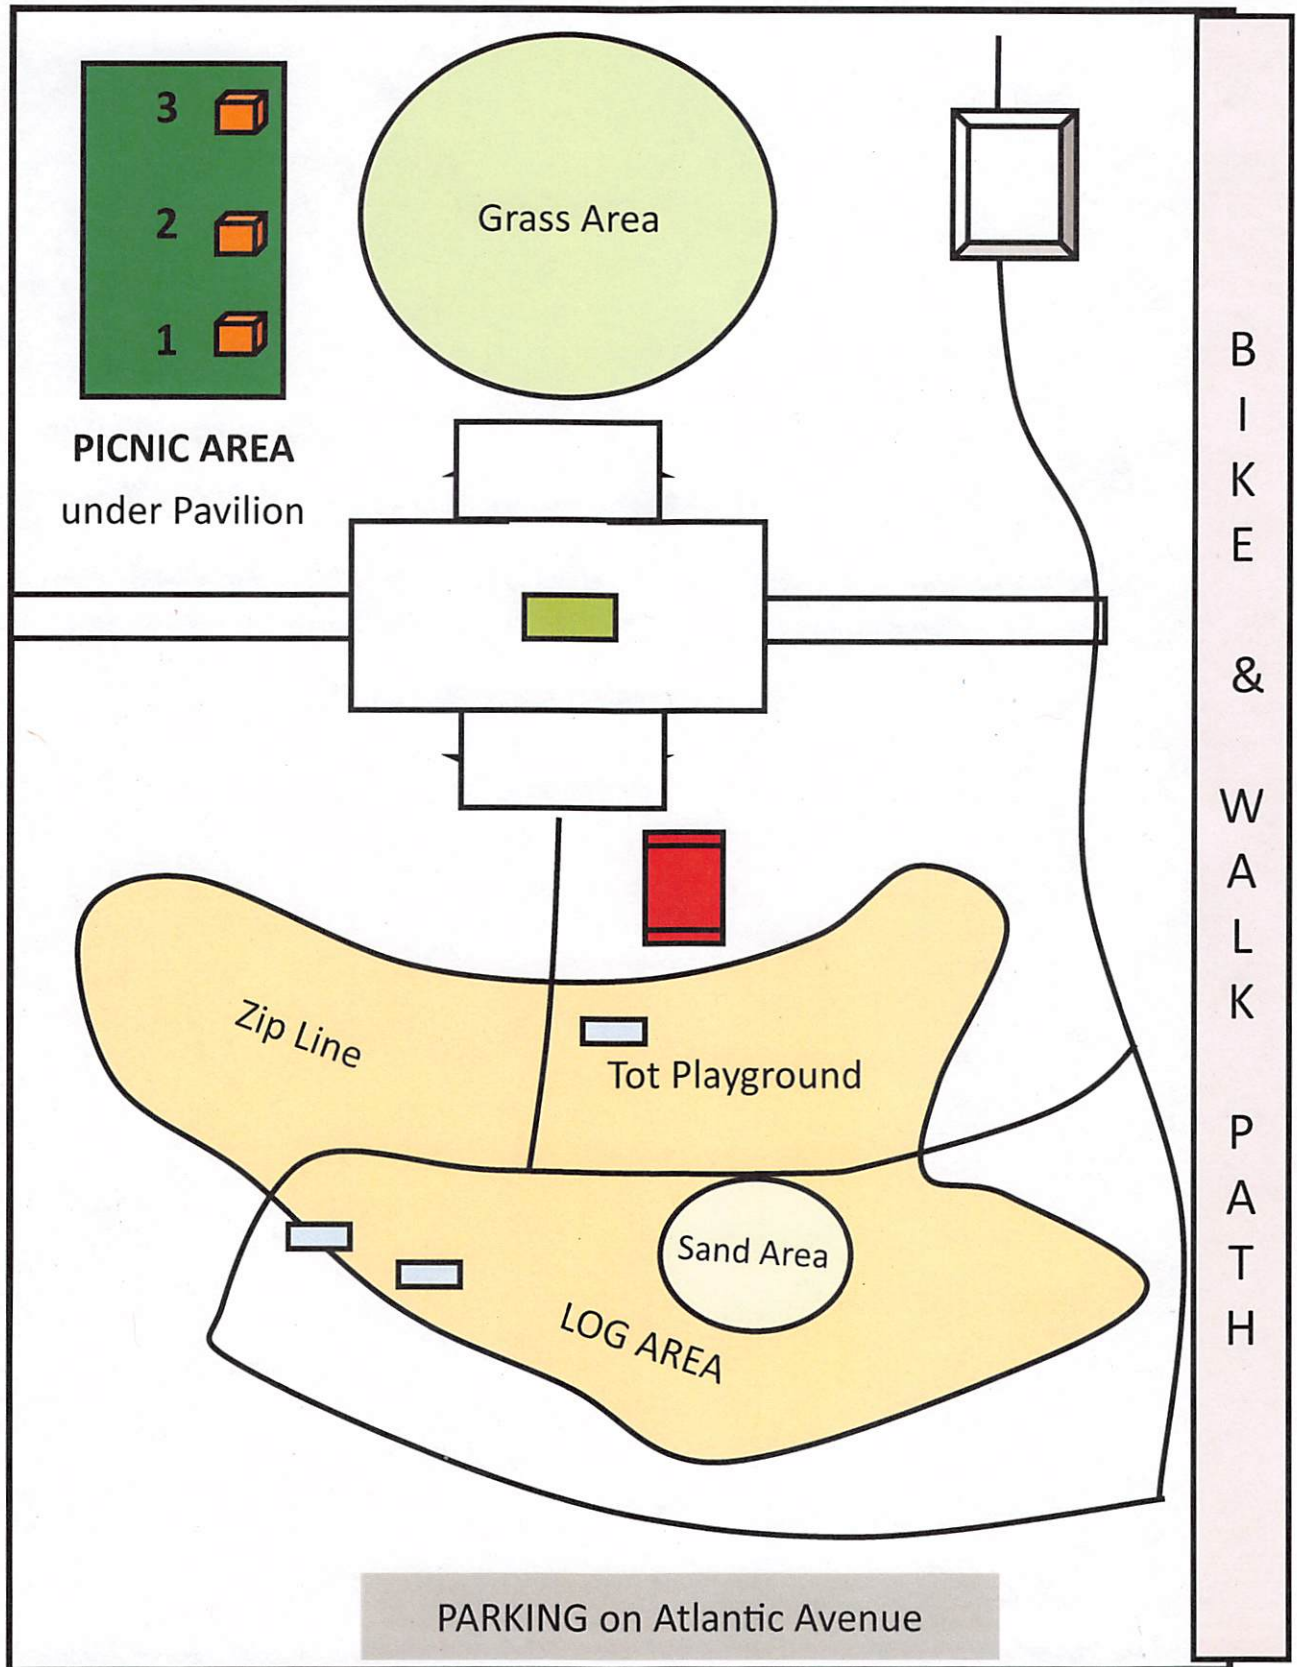

# Jean Sweeney Open Space Park

1925 Sherman Street

-  BBQ Grill
-  Restroom
-  Walking Path
-  Tables: First Come, First Serve