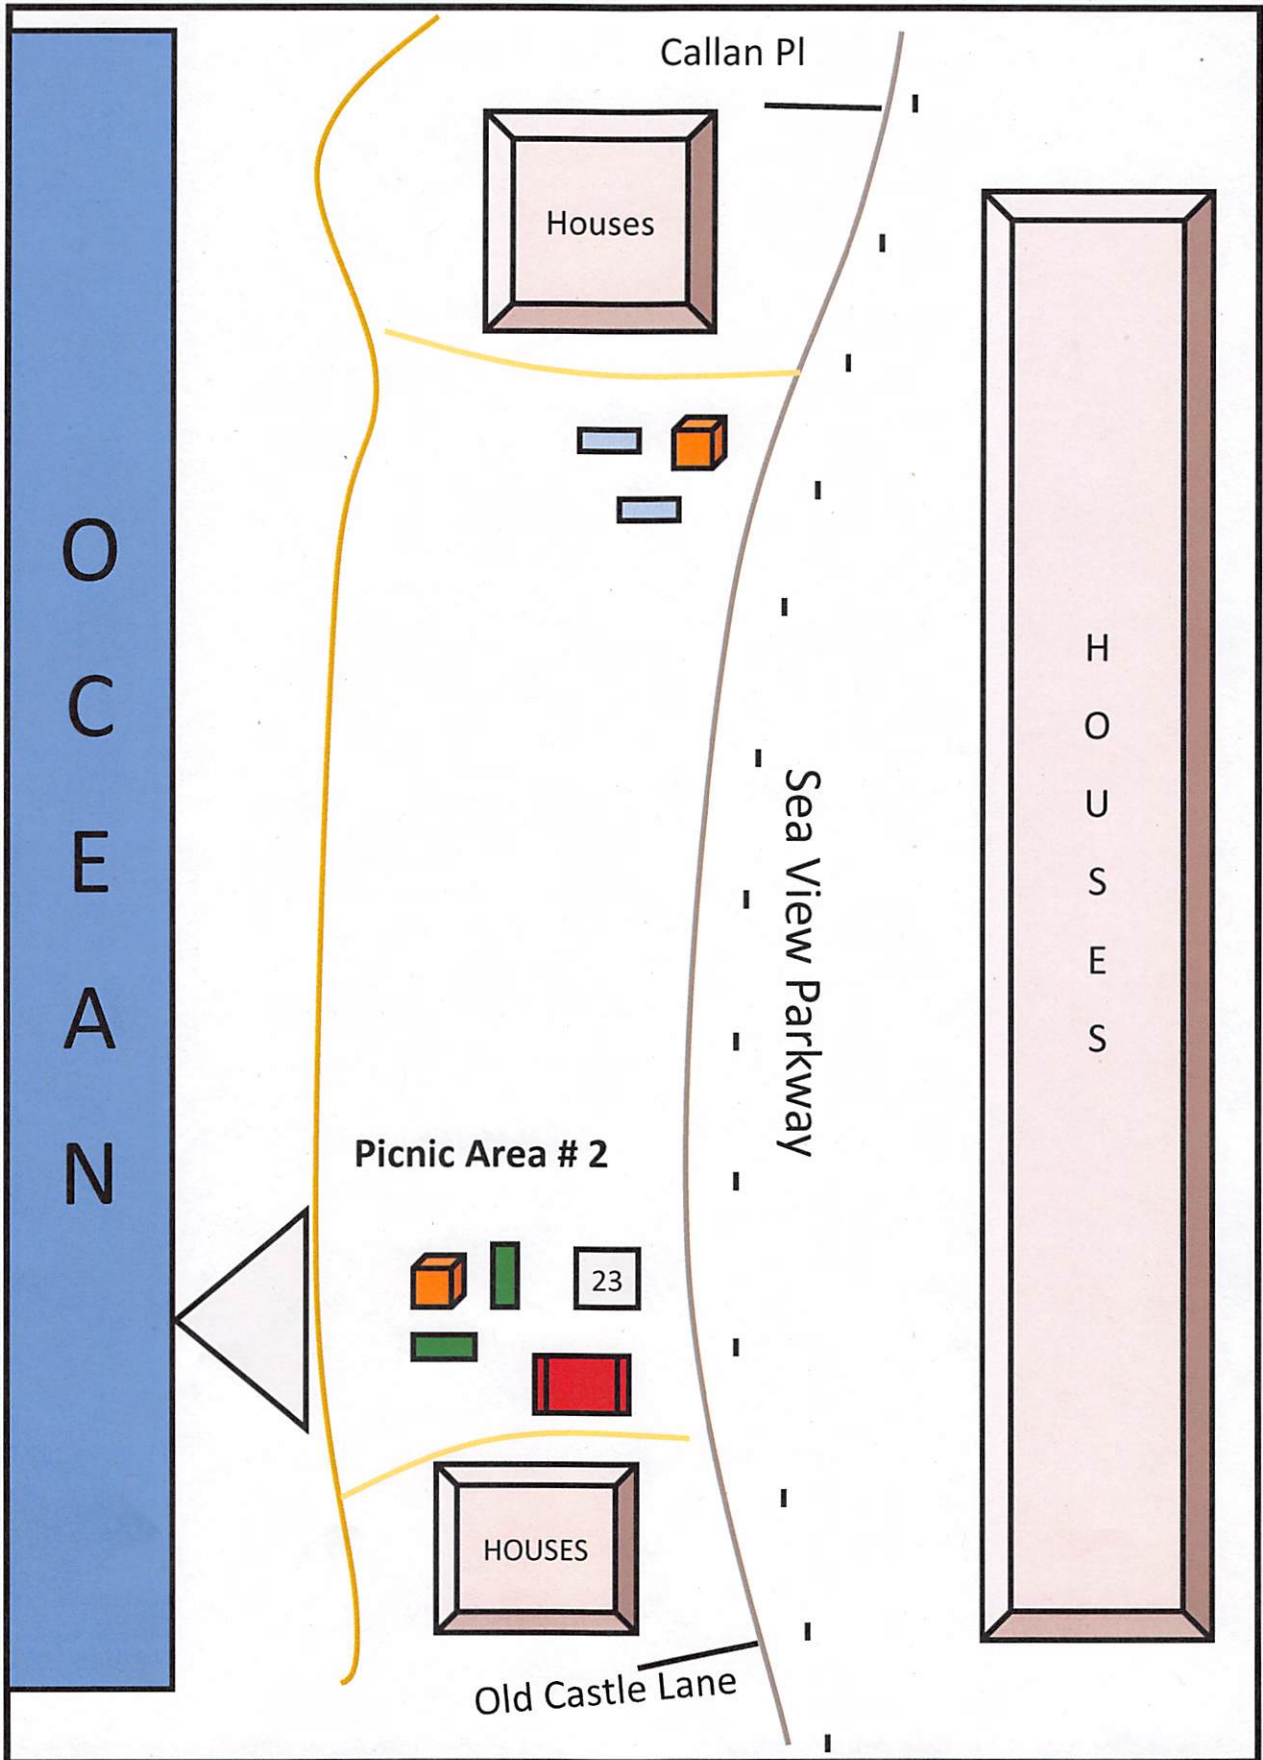

Shoreline Park #2

Sea View Pkwy/ Old Castle Lane

-  BBQ Grill
-  Restroom
-  Bay Trail Path
-  Tables: First Come, First Serve