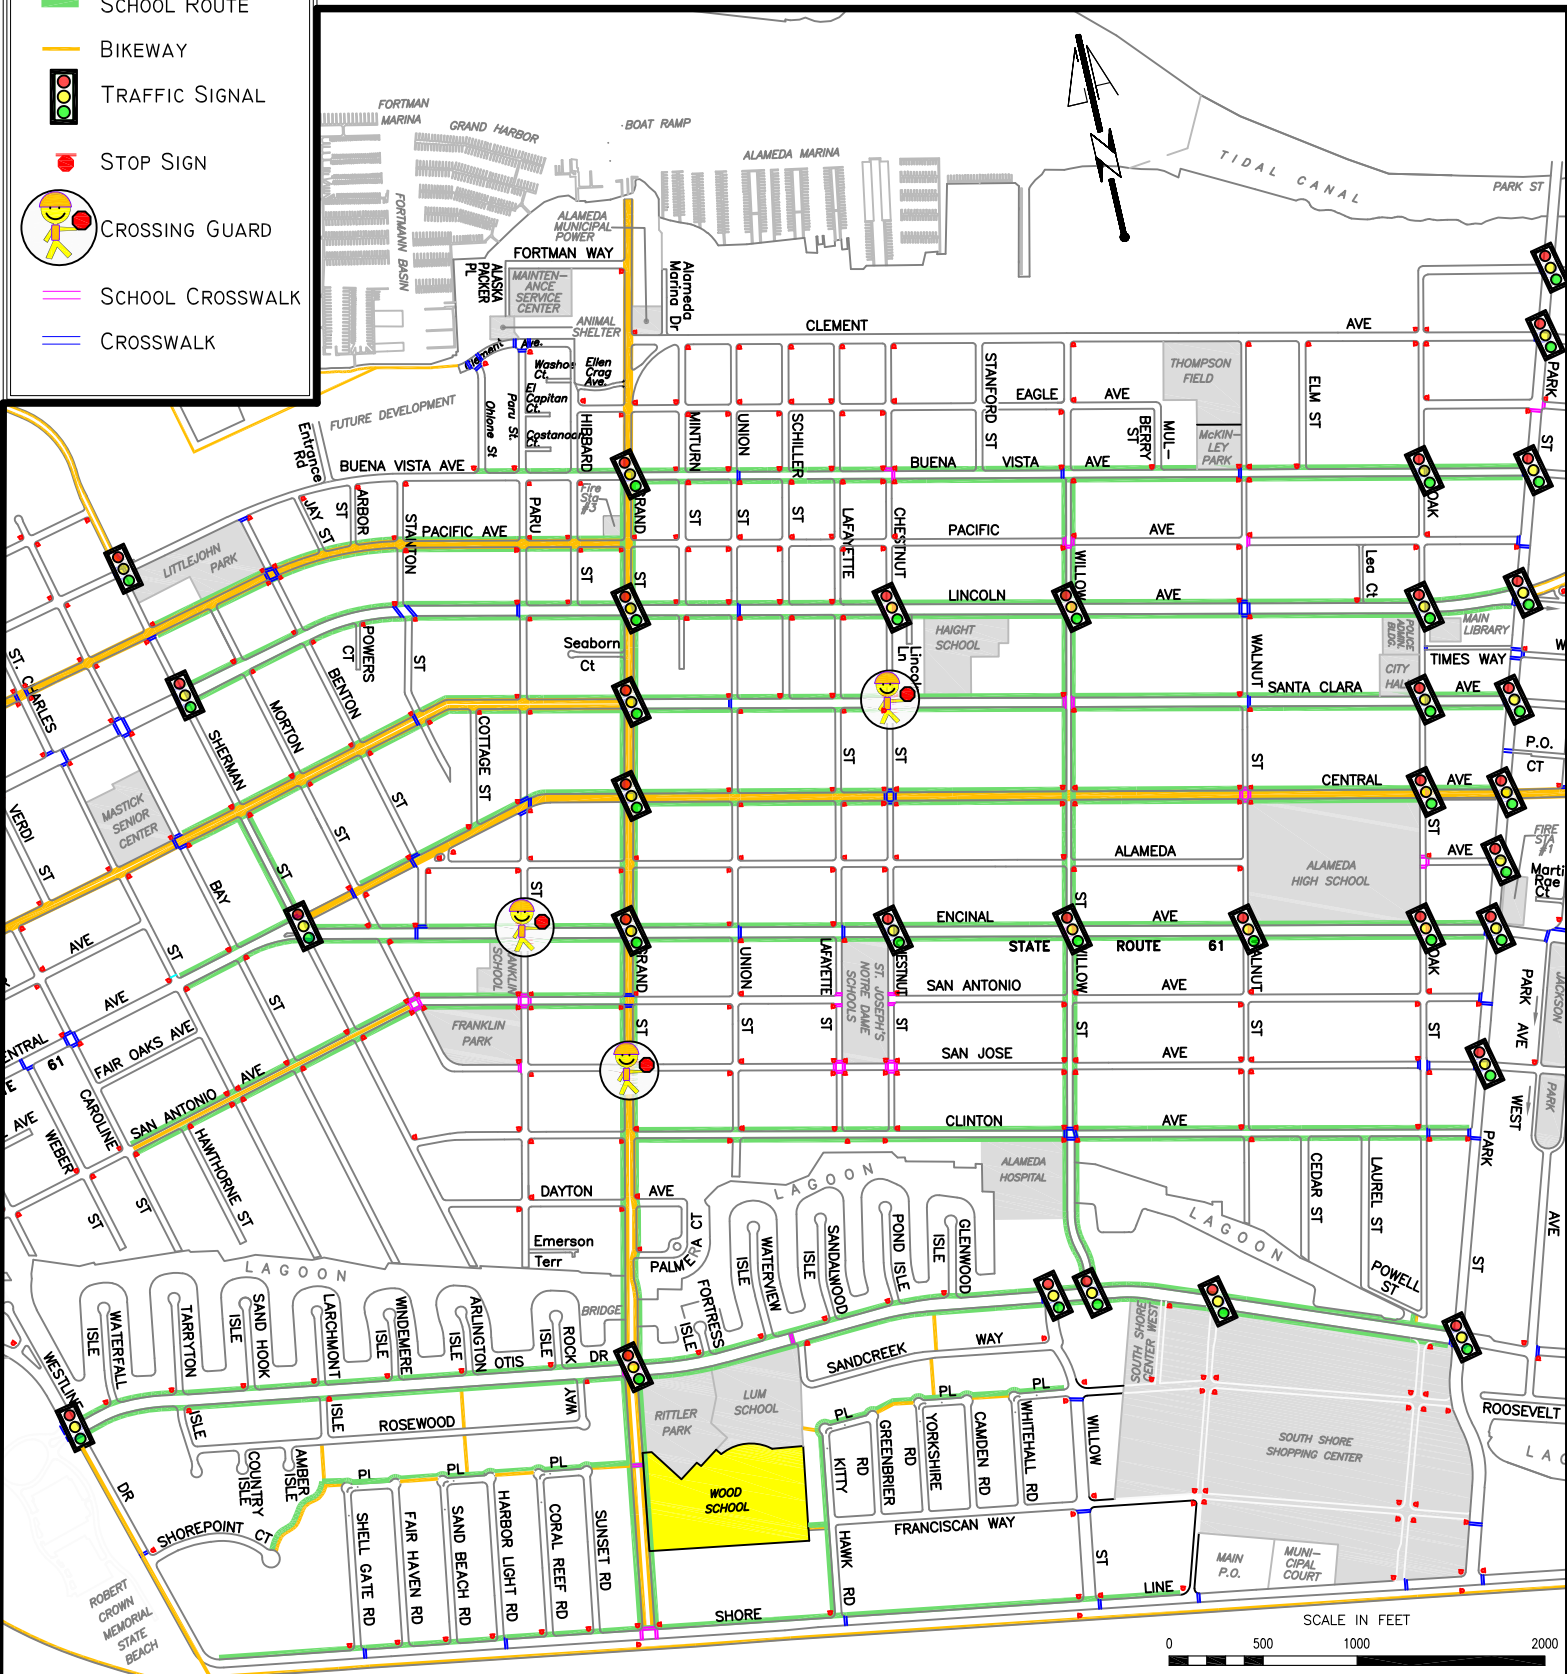

Wood School Routes

Please highlight your school route, and review the walking and bicycling tips on the back of the map.

City of Alameda
Public Works Department
Public Works Works for You!

LEGEND

- SCHOOL ROUTE
- BIKEWAY
- TRAFFIC SIGNAL
- STOP SIGN
- CROSSING GUARD
- SCHOOL CROSSWALK
- CROSSWALK

Note: This map is consistent with the City of Alameda's official Safe Routes to School map.

Revised Sept. 2017