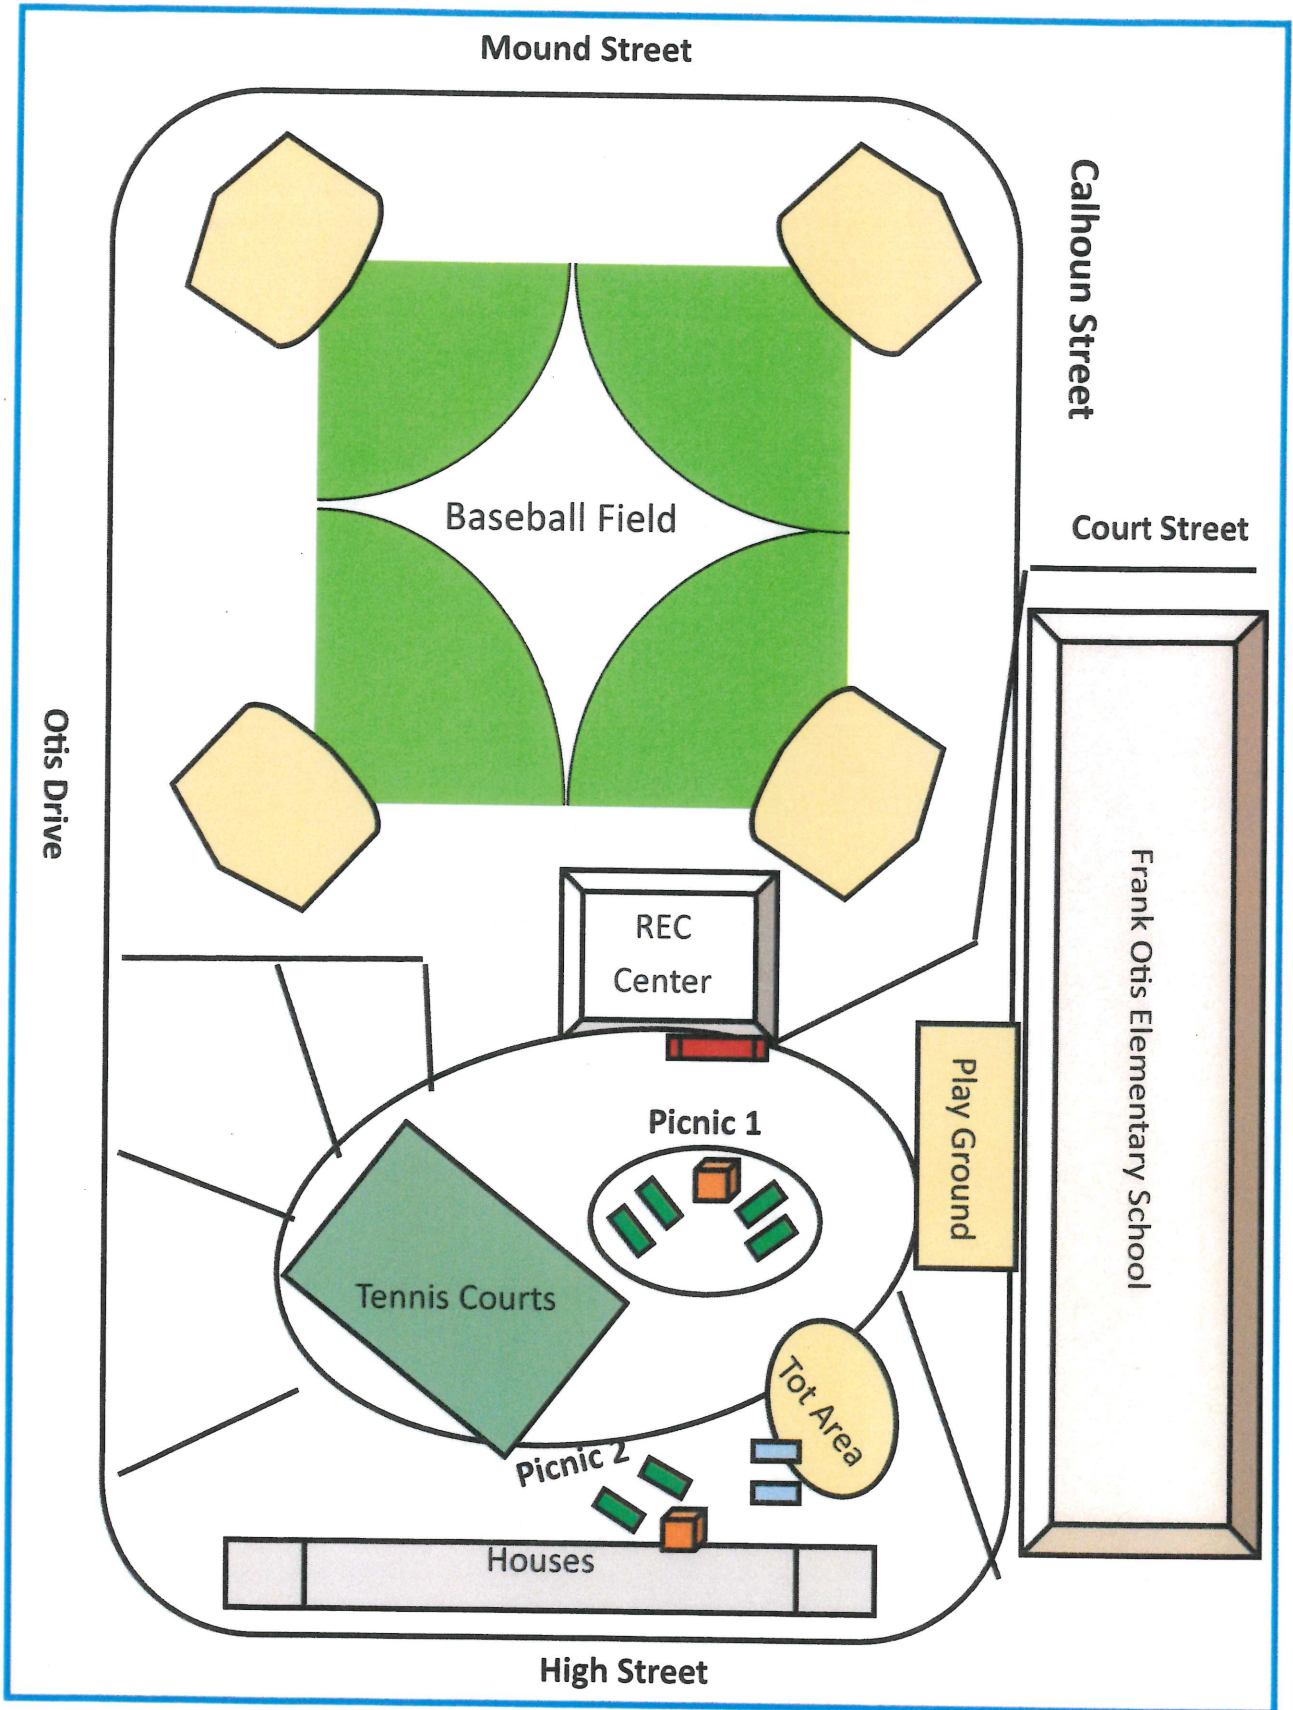

Krusi Park

900 Mound Road

Walking Path

BBQ Grill

2 Tables by Tot Area: First Come, First Serve

Restroom