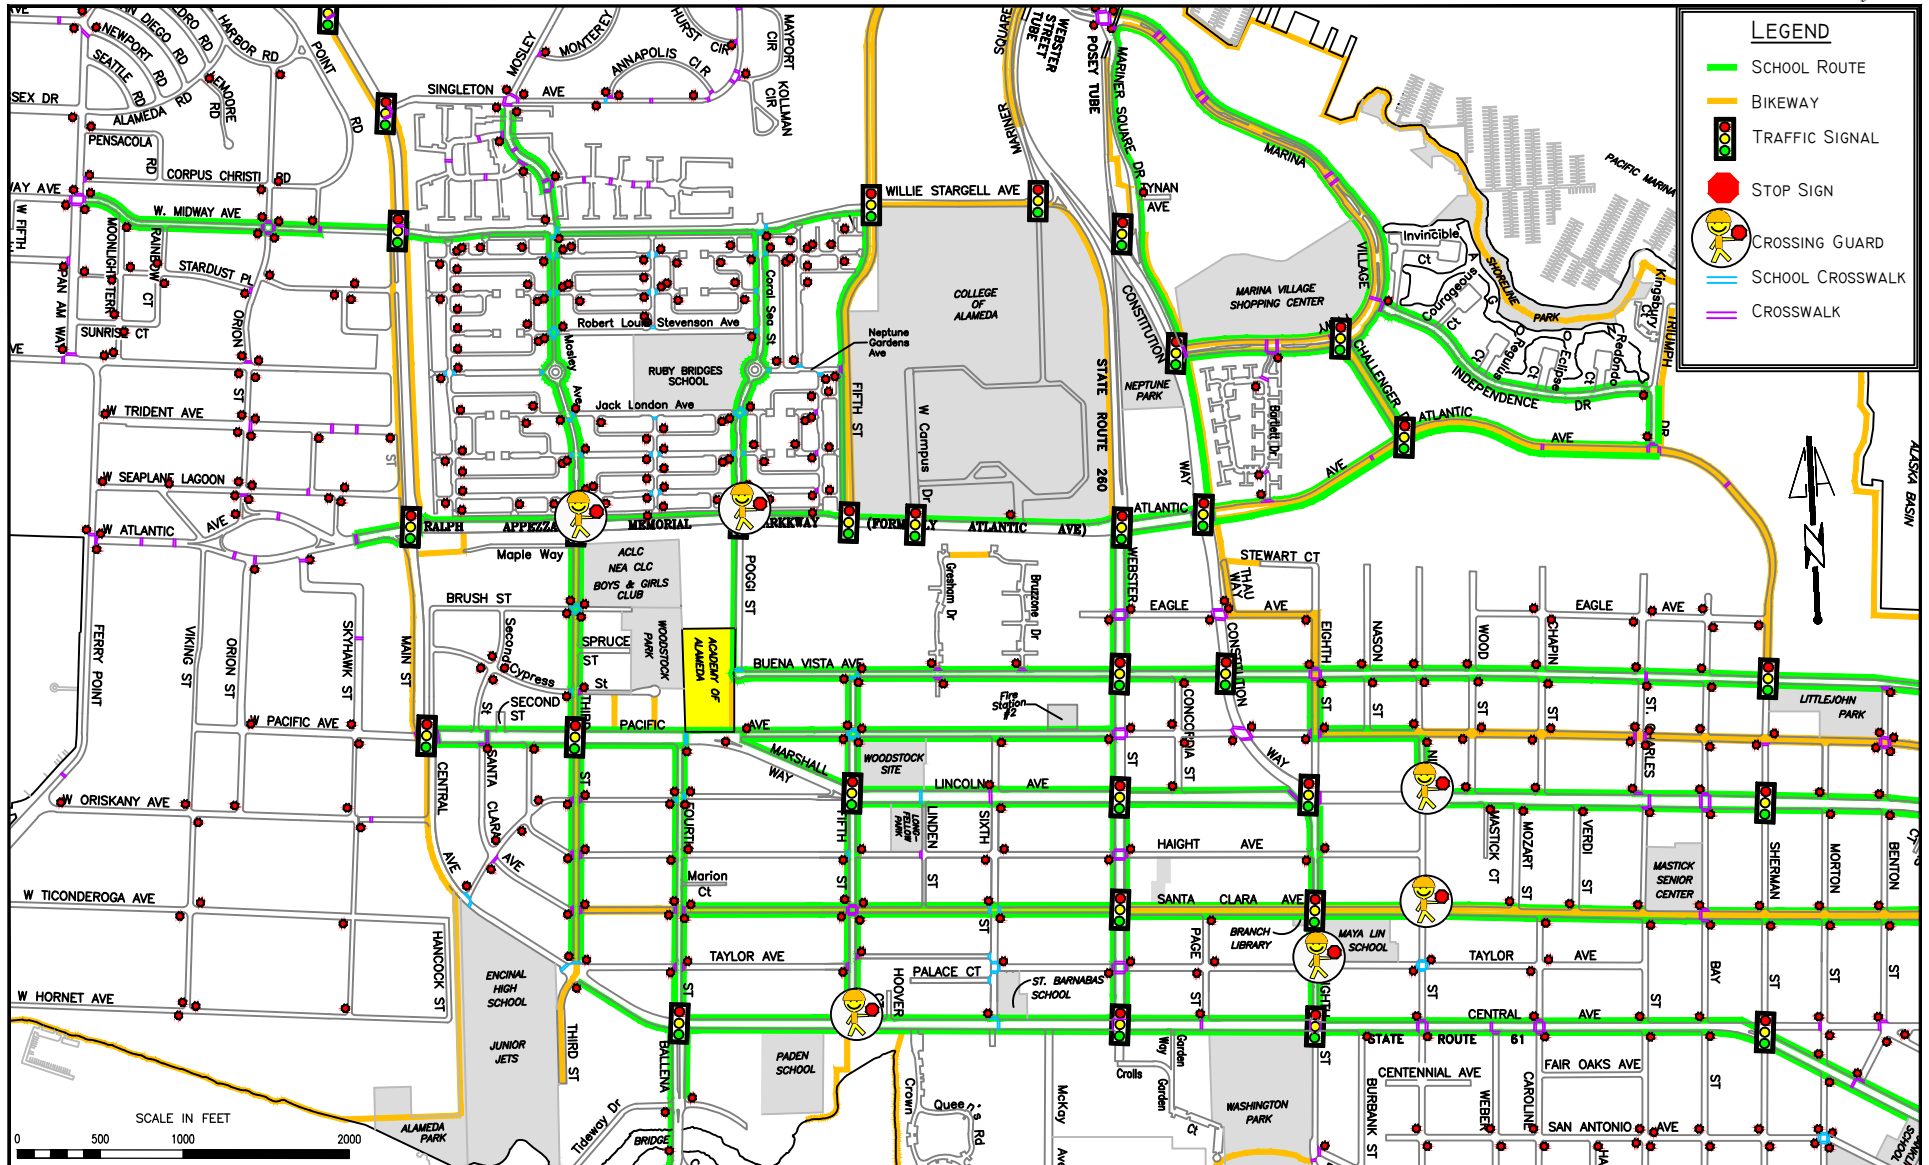

Academy of Alameda School Routes

Please highlight your school route, and review the walking and bicycling tips on the back of the map.

City of Alameda
Public Works Department
Public Works Works for You!

Note: This map is consistent with the City of Alameda's official Safe Routes to School map.

Revised Sept. 2015