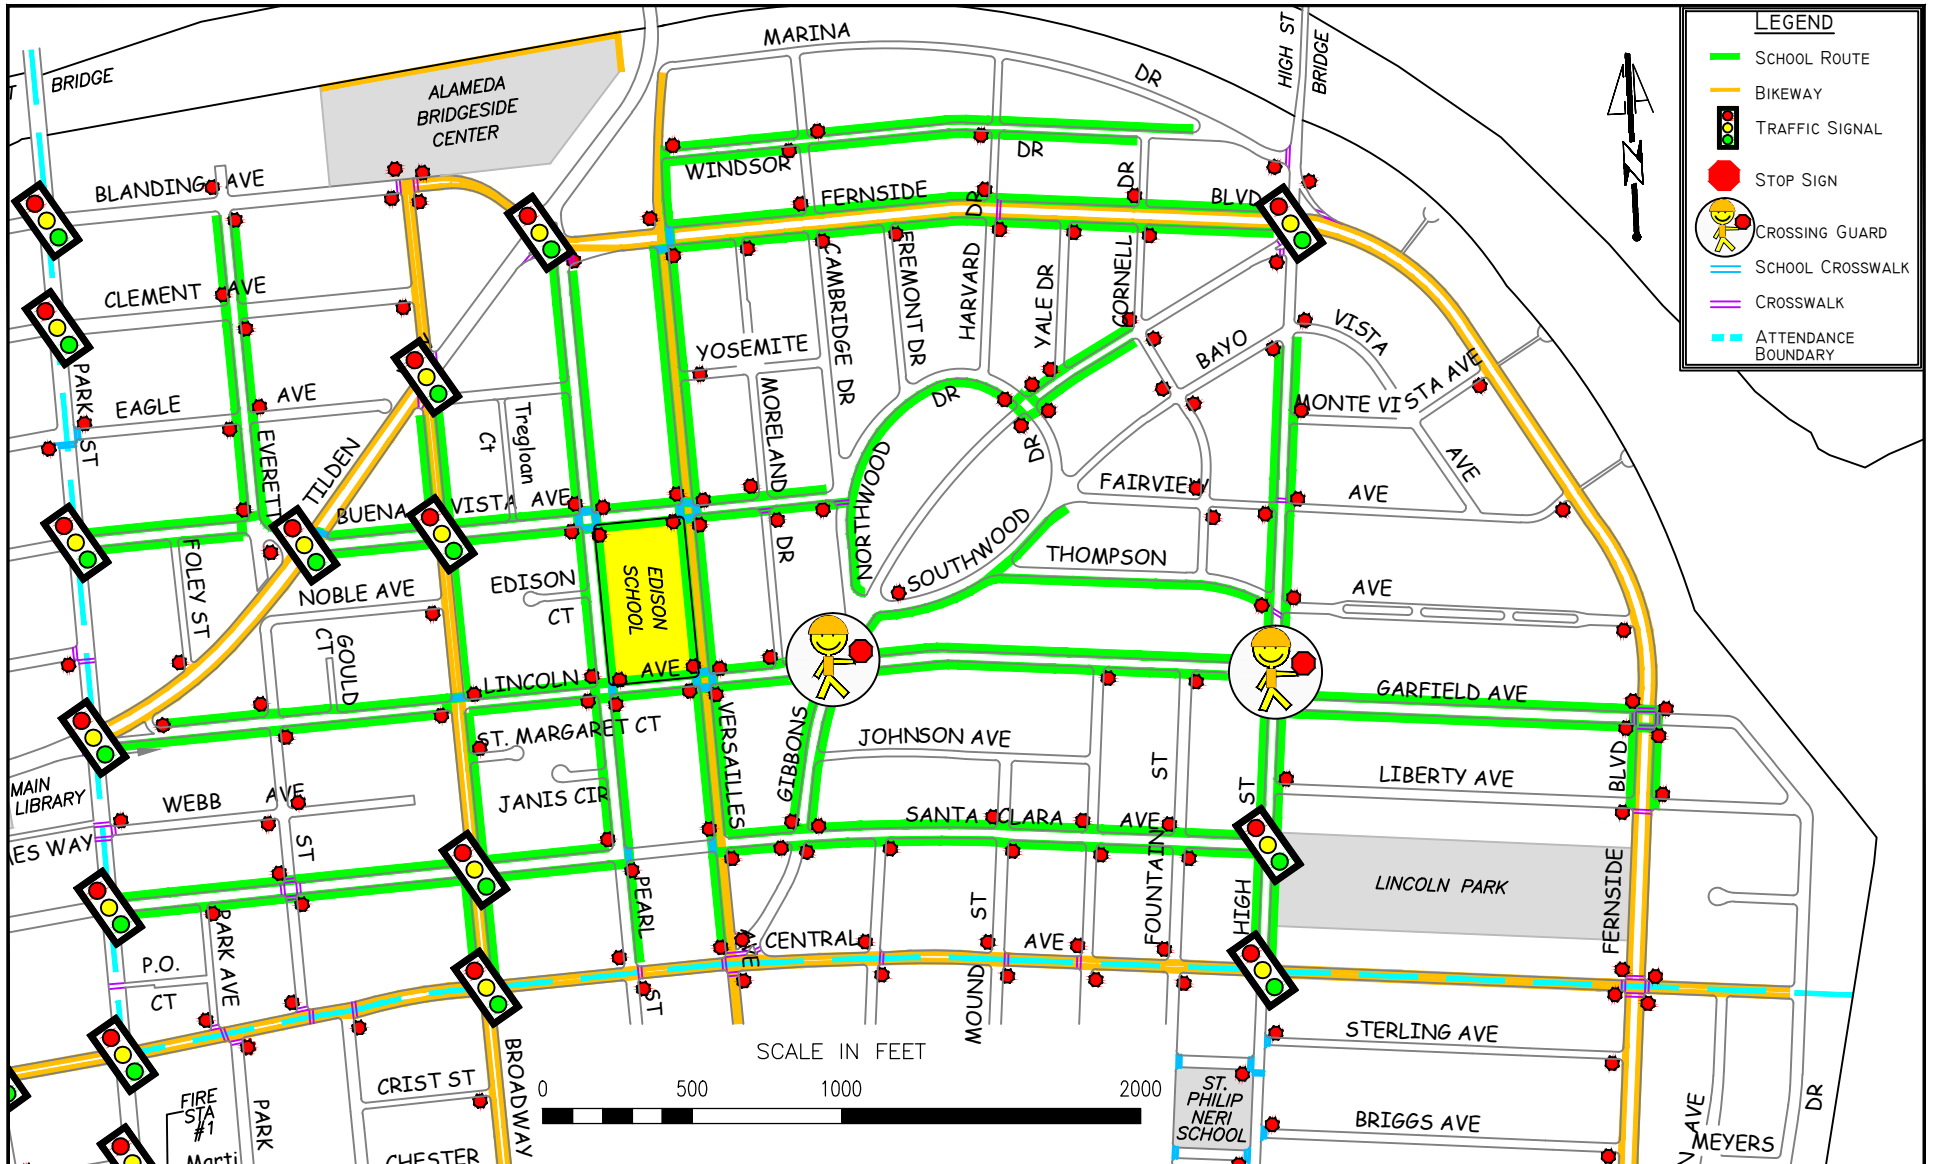

Edison Elementary School Routes

Please highlight your school route, and review the walking and bicycling tips on the back of the map.

Note: This map is consistent with the City of Alameda's official Safe Routes to School map.