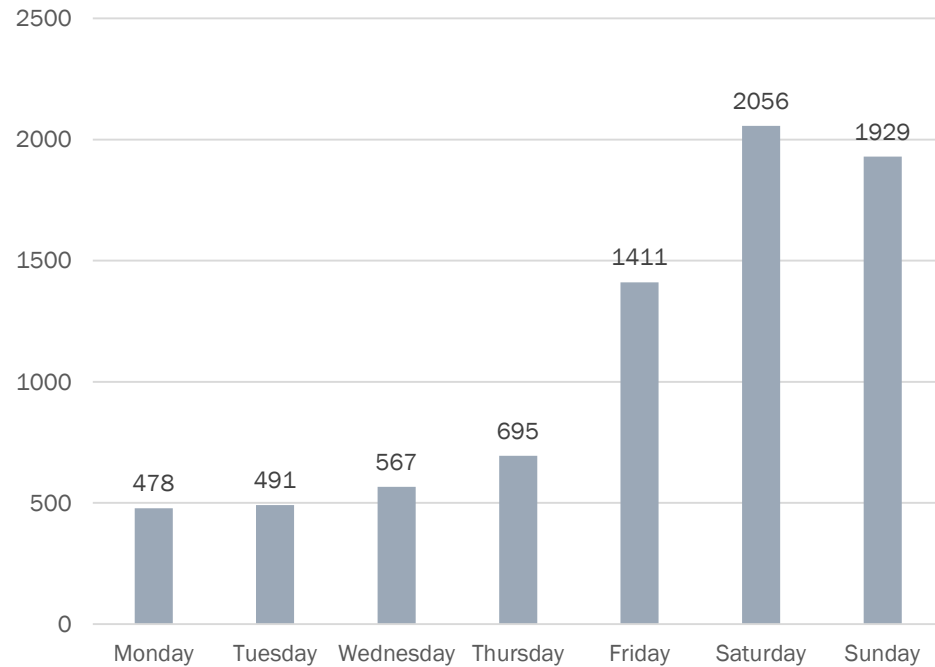

Estuary Water Shuttle Survey: Summary of Responses

Collected April 13 through May 1, 2023

CITY OF ALAMEDA

MAY 2023

Overall Responses (Total = 2373)

Where do you live?	
Alameda: Bay Farm	137
Alameda: Central	516
Alameda: East	433
Alameda: West	824
Berkeley	55
Oakland: All other Neighborhoods	128
Oakland: Downtown	48
Oakland: Jack London Square	52
Oakland: Uptown	24
Oakland: West	27
San Francisco	42
Other	87

Non-commute Trips: Usage

Would you use the water shuttle service for other (non-work) purposes?

How often would you expect to use this service for these non-commute trips?

Non-commute Trips: Days + Times

What days of the week would you use the service for these non-commute trips?*

*Multiple choices possible

What hours of service are you most likely to use the service for non-commute trips?*

*Multiple choices possible