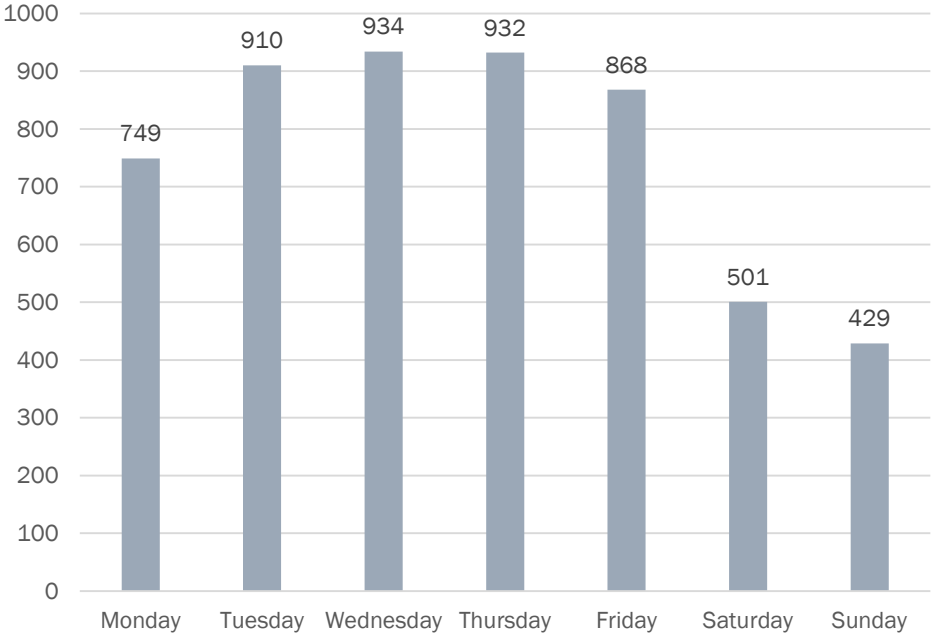

Commute Trips: Days + Times

What days of the week would you use the service for commute trips?*

*Multiple choices possible