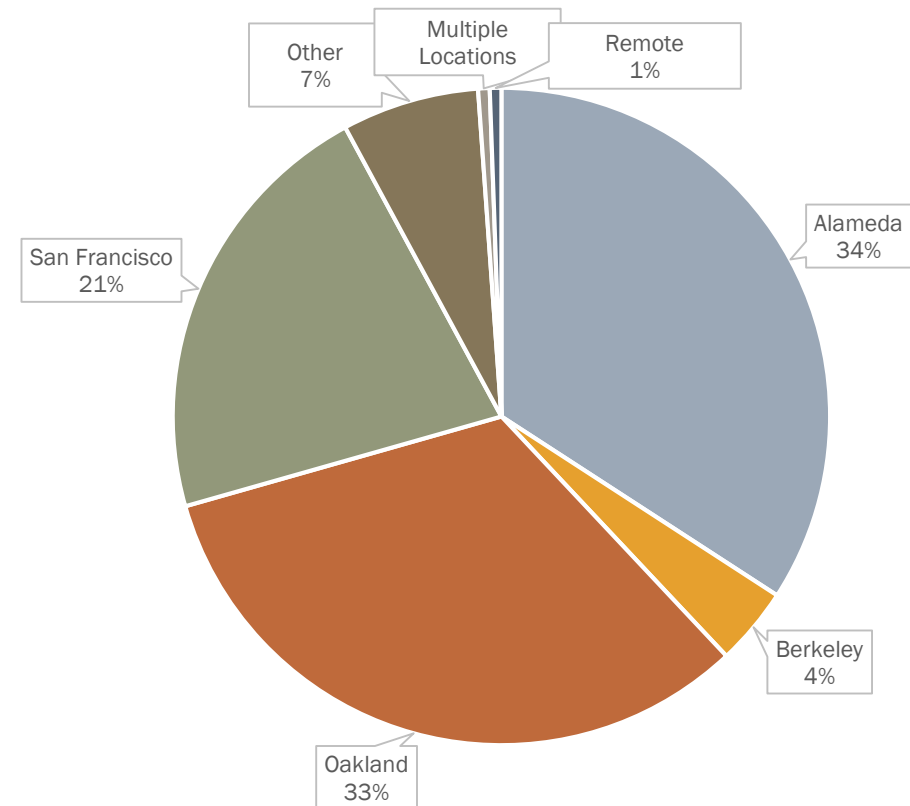

What days of the week would you use the service for commute trips?*

*Multiple choices possible

What hours of service would be most essential for your commute?*

*Multiple choices possible

Where do you work?

Where do you work?*

Alameda: Bay Farm	39
Alameda: Central	92
Alameda: East	83
Alameda: West	267
Berkeley	54
Oakland: All other Neighborhoods	58
Oakland: Downtown	208
Oakland: Jack London Square	105
Oakland: Uptown	67
Oakland: West	21
San Francisco	303
Other	95
Multiple Locations	8
Remote	8