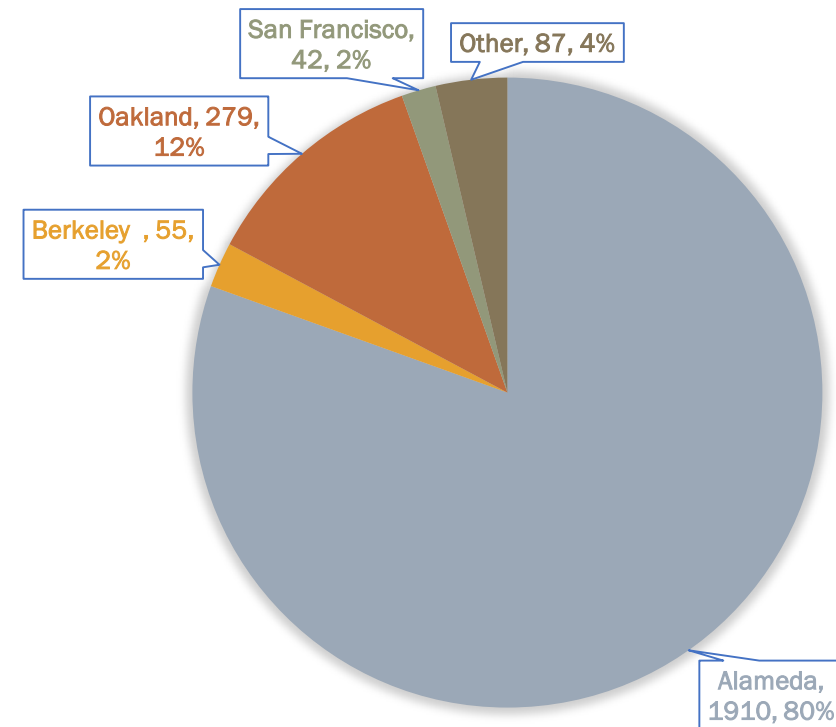

Estuary Water Shuttle Survey: Summary of Responses

Collected April 13 through May 1, 2023

CITY OF ALAMEDA

MAY 2023

Overall Responses (Total = 2373)

Where do you live?	
Alameda: Bay Farm	137
Alameda: Central	516
Alameda: East	433
Alameda: West	824
Berkeley	55
Oakland: All other Neighborhoods	128
Oakland: Downtown	48
Oakland: Jack London Square	52
Oakland: Uptown	24
Oakland: West	27
San Francisco	42
Other	87