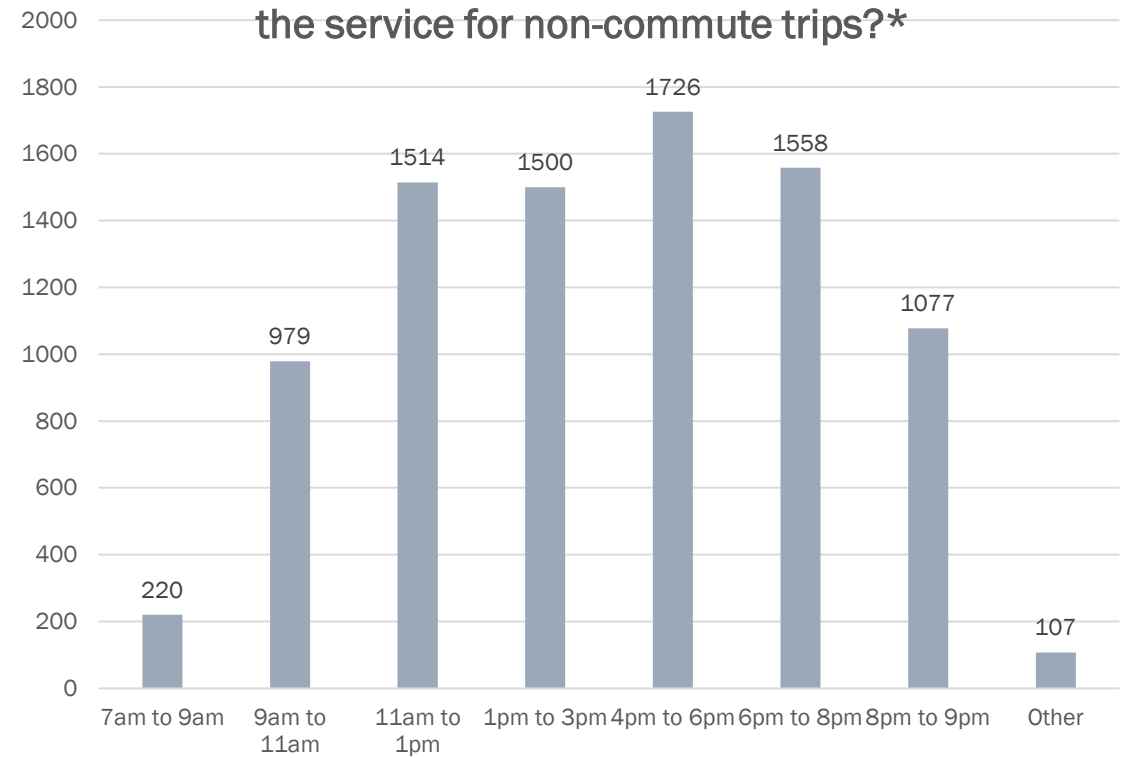

Estuary Water Shuttle Survey: Summary of Responses

Collected April 13 through May 1, 2023

CITY OF ALAMEDA

MAY 2023

Overall Responses (Total = 2373)

Where do you live?	
Alameda: Bay Farm	137
Alameda: Central	516
Alameda: East	433
Alameda: West	824
Berkeley	55
Oakland: All other Neighborhoods	128
Oakland: Downtown	48
Oakland: Jack London Square	52
Oakland: Uptown	24
Oakland: West	27
San Francisco	42
Other	87

Non-commute Trips: Usage

Would you use the water shuttle service for other (non-work) purposes?

How often would you expect to use this service for these non-commute trips?

Non-commute Trips: Days + Times

What days of the week would you use the service for these non-commute trips?*

*Multiple choices possible

What hours of service are you most likely to use the service for non-commute trips?*

*Multiple choices possible