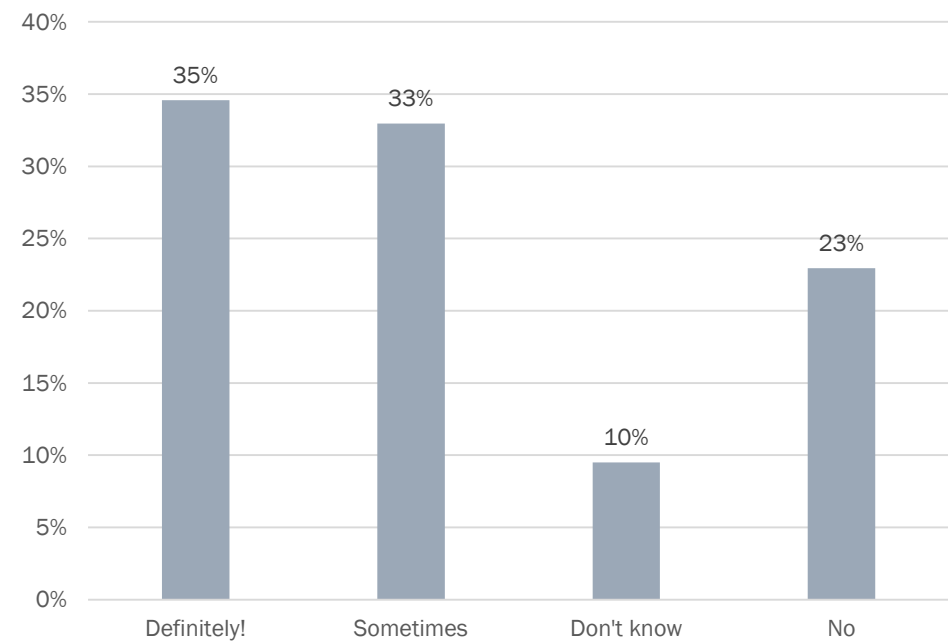

Would you want to bring a bicycle onto the boat?

*Multiple choices possible