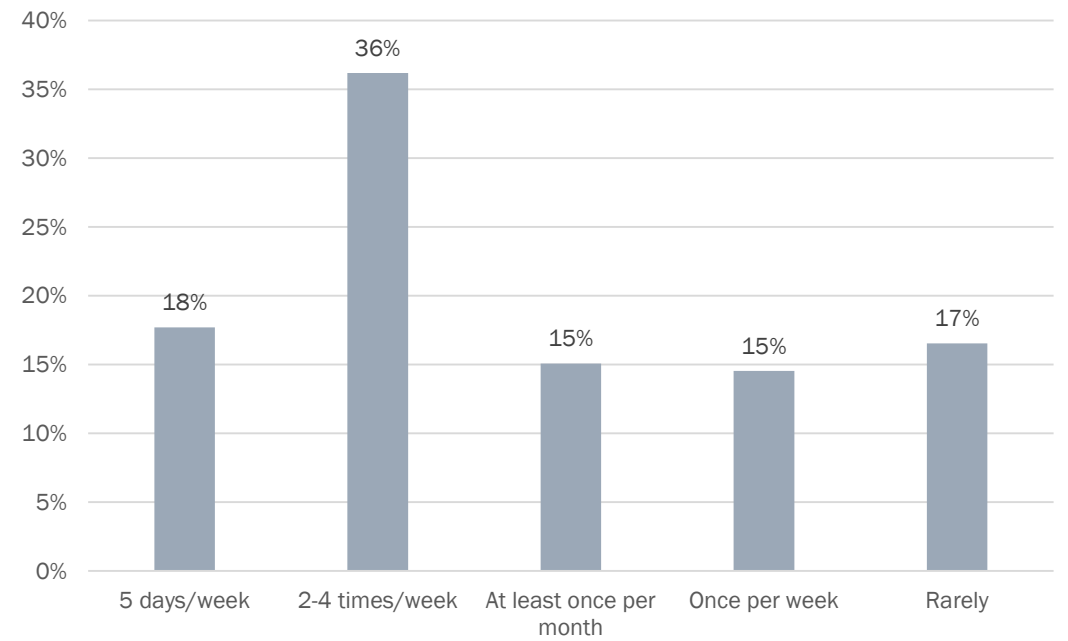

How often would you expect to use the water shuttle service as part your commute?