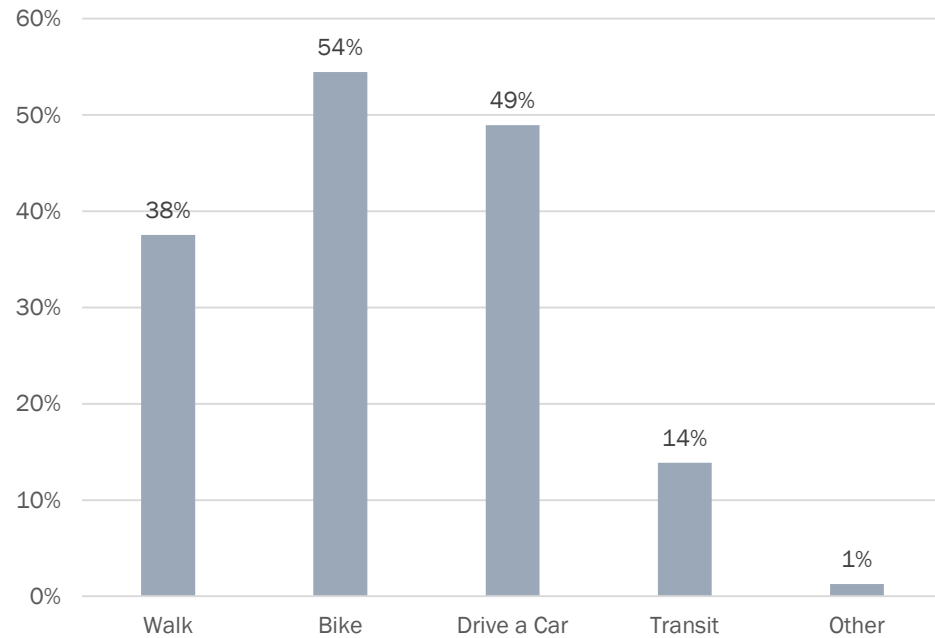

Getting to the boat

How are you most likely to get to the docks?*