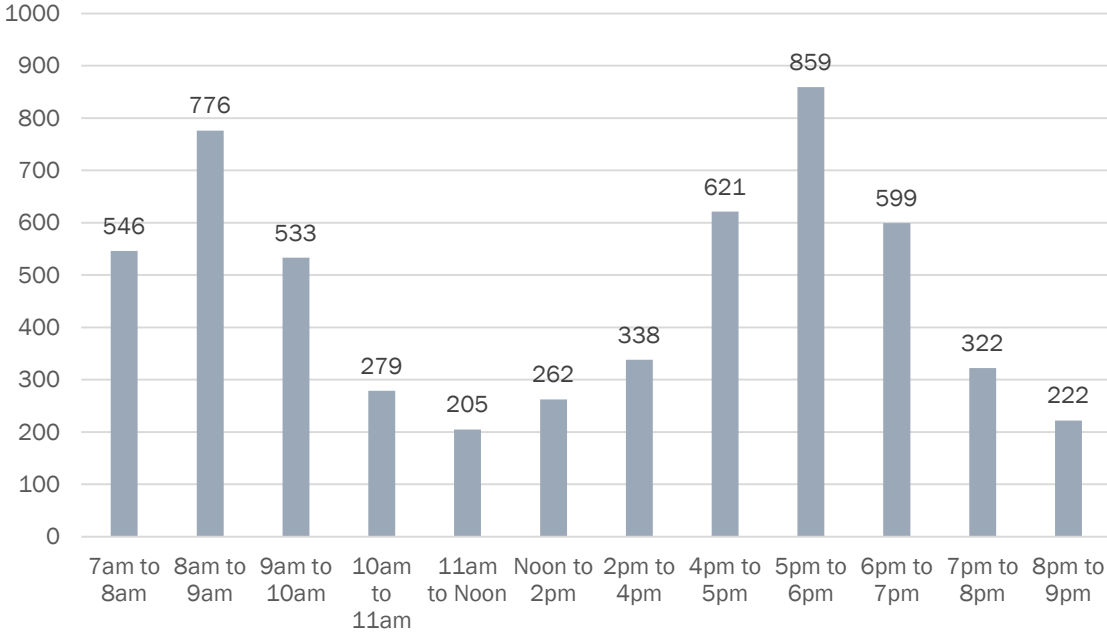

What hours of service would be most essential for your commute?*

*Multiple choices possible