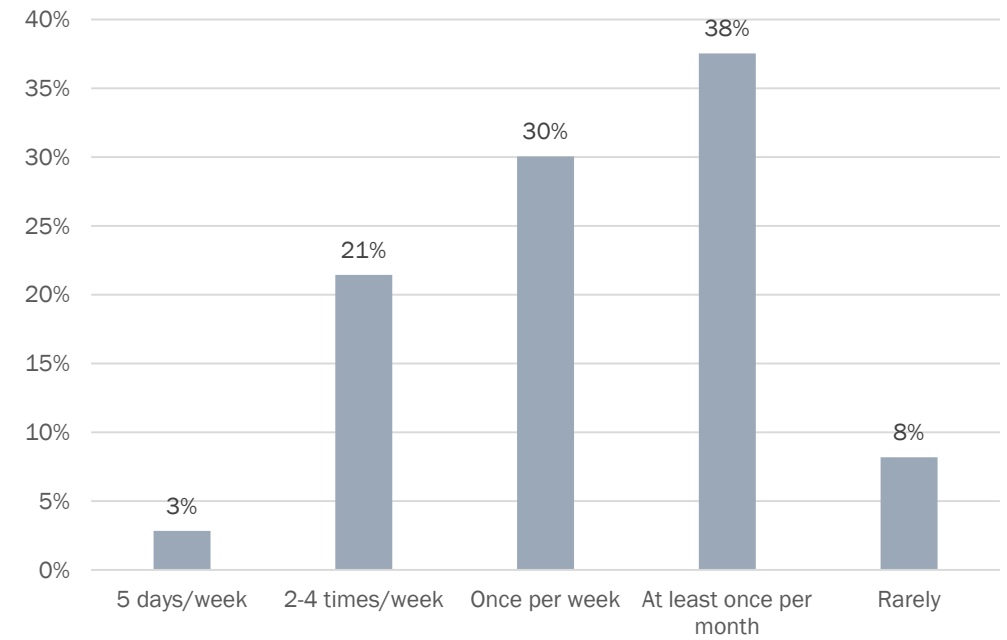

Estuary Water Shuttle Survey: Summary of Responses

Collected April 13 through May 1, 2023

CITY OF ALAMEDA

MAY 2023

Overall Responses (Total = 2373)

Where do you live?	
Alameda: Bay Farm	137
Alameda: Central	516
Alameda: East	433
Alameda: West	824
Berkeley	55
Oakland: All other Neighborhoods	128
Oakland: Downtown	48
Oakland: Jack London Square	52
Oakland: Uptown	24
Oakland: West	27
San Francisco	42
Other	87

Non-commute Trips: Usage

Would you use the water shuttle service for other (non-work) purposes?

How often would you expect to use this service for these non-commute trips?

Non-commute Trips: Days + Times