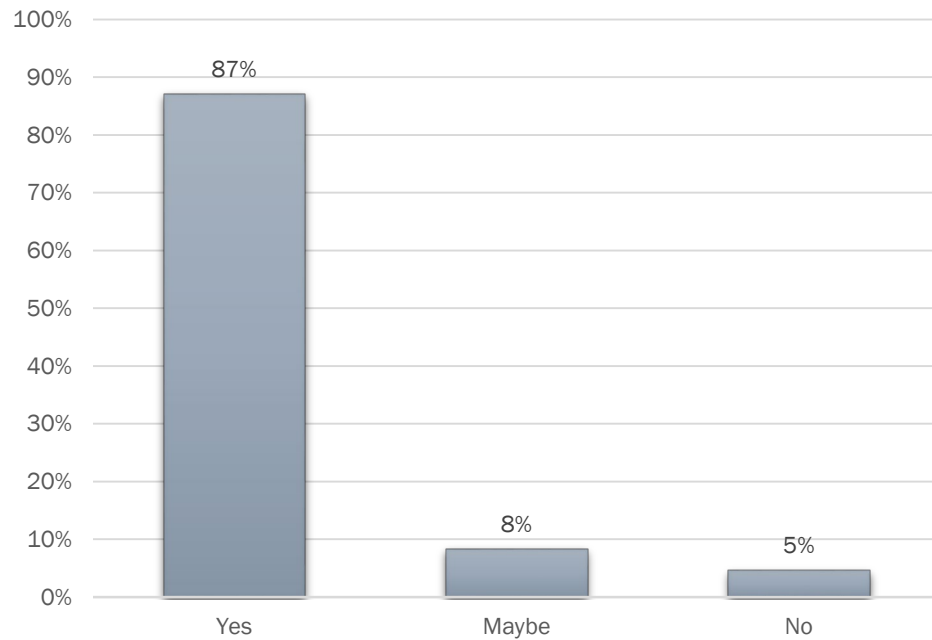

Non-commute Trips: Usage

Would you use the water shuttle service for other (non-work) purposes?