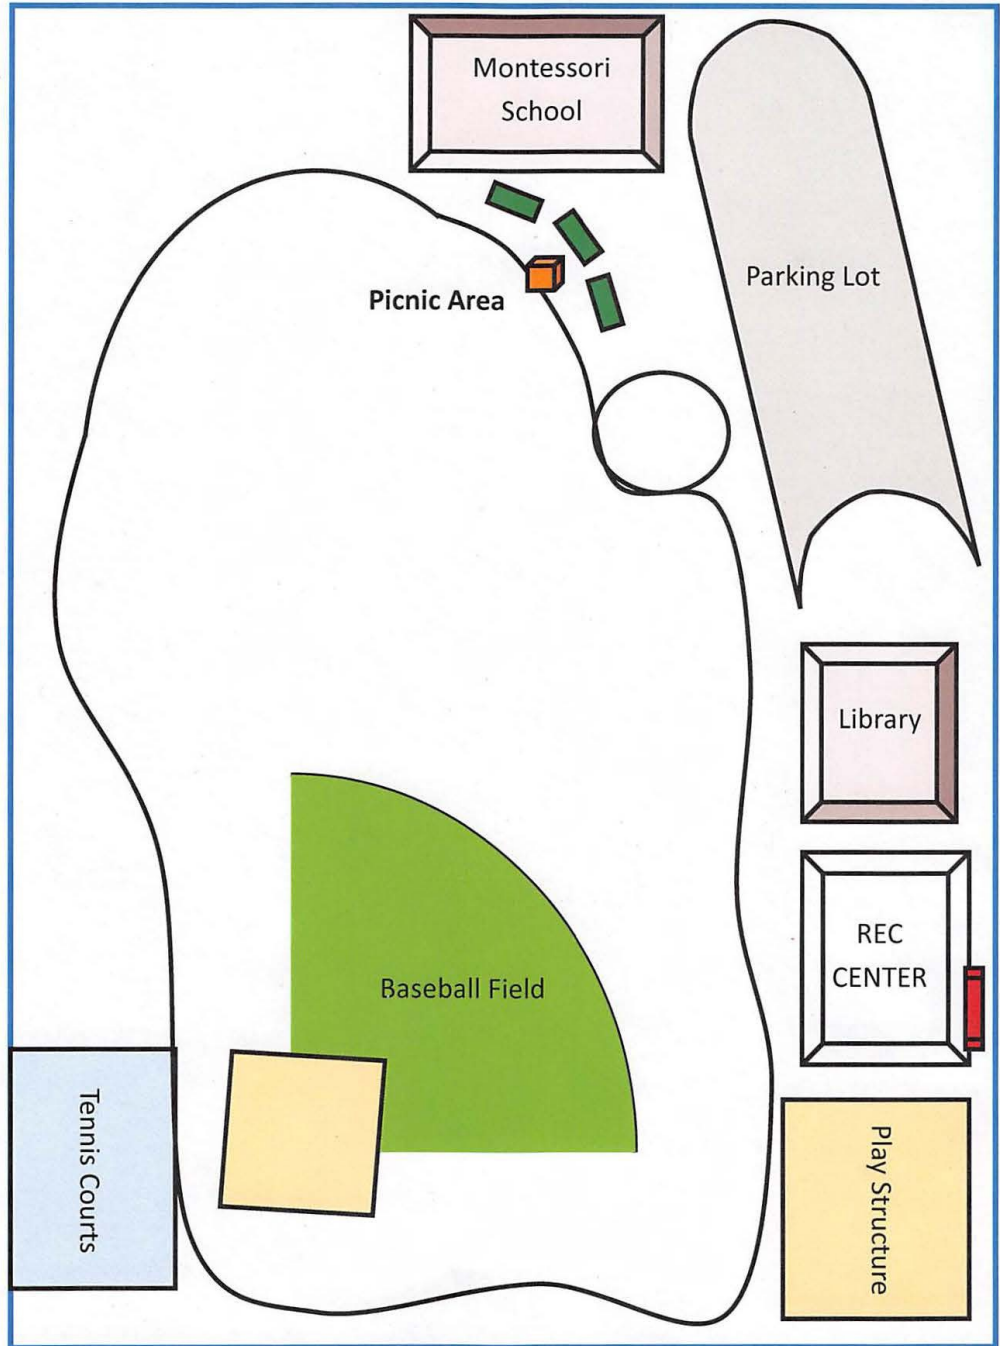

# Leydecker Park

3225 Mecartney Road

La Penca Azul

La Val's Pizza

China Villa

Montessori School

Picnic Area

Parking Lot

Library

REC CENTER

Baseball Field

Tennis Courts

Play Structure

Mecartney Road

BBQ Grill

Restroom

Walking Path