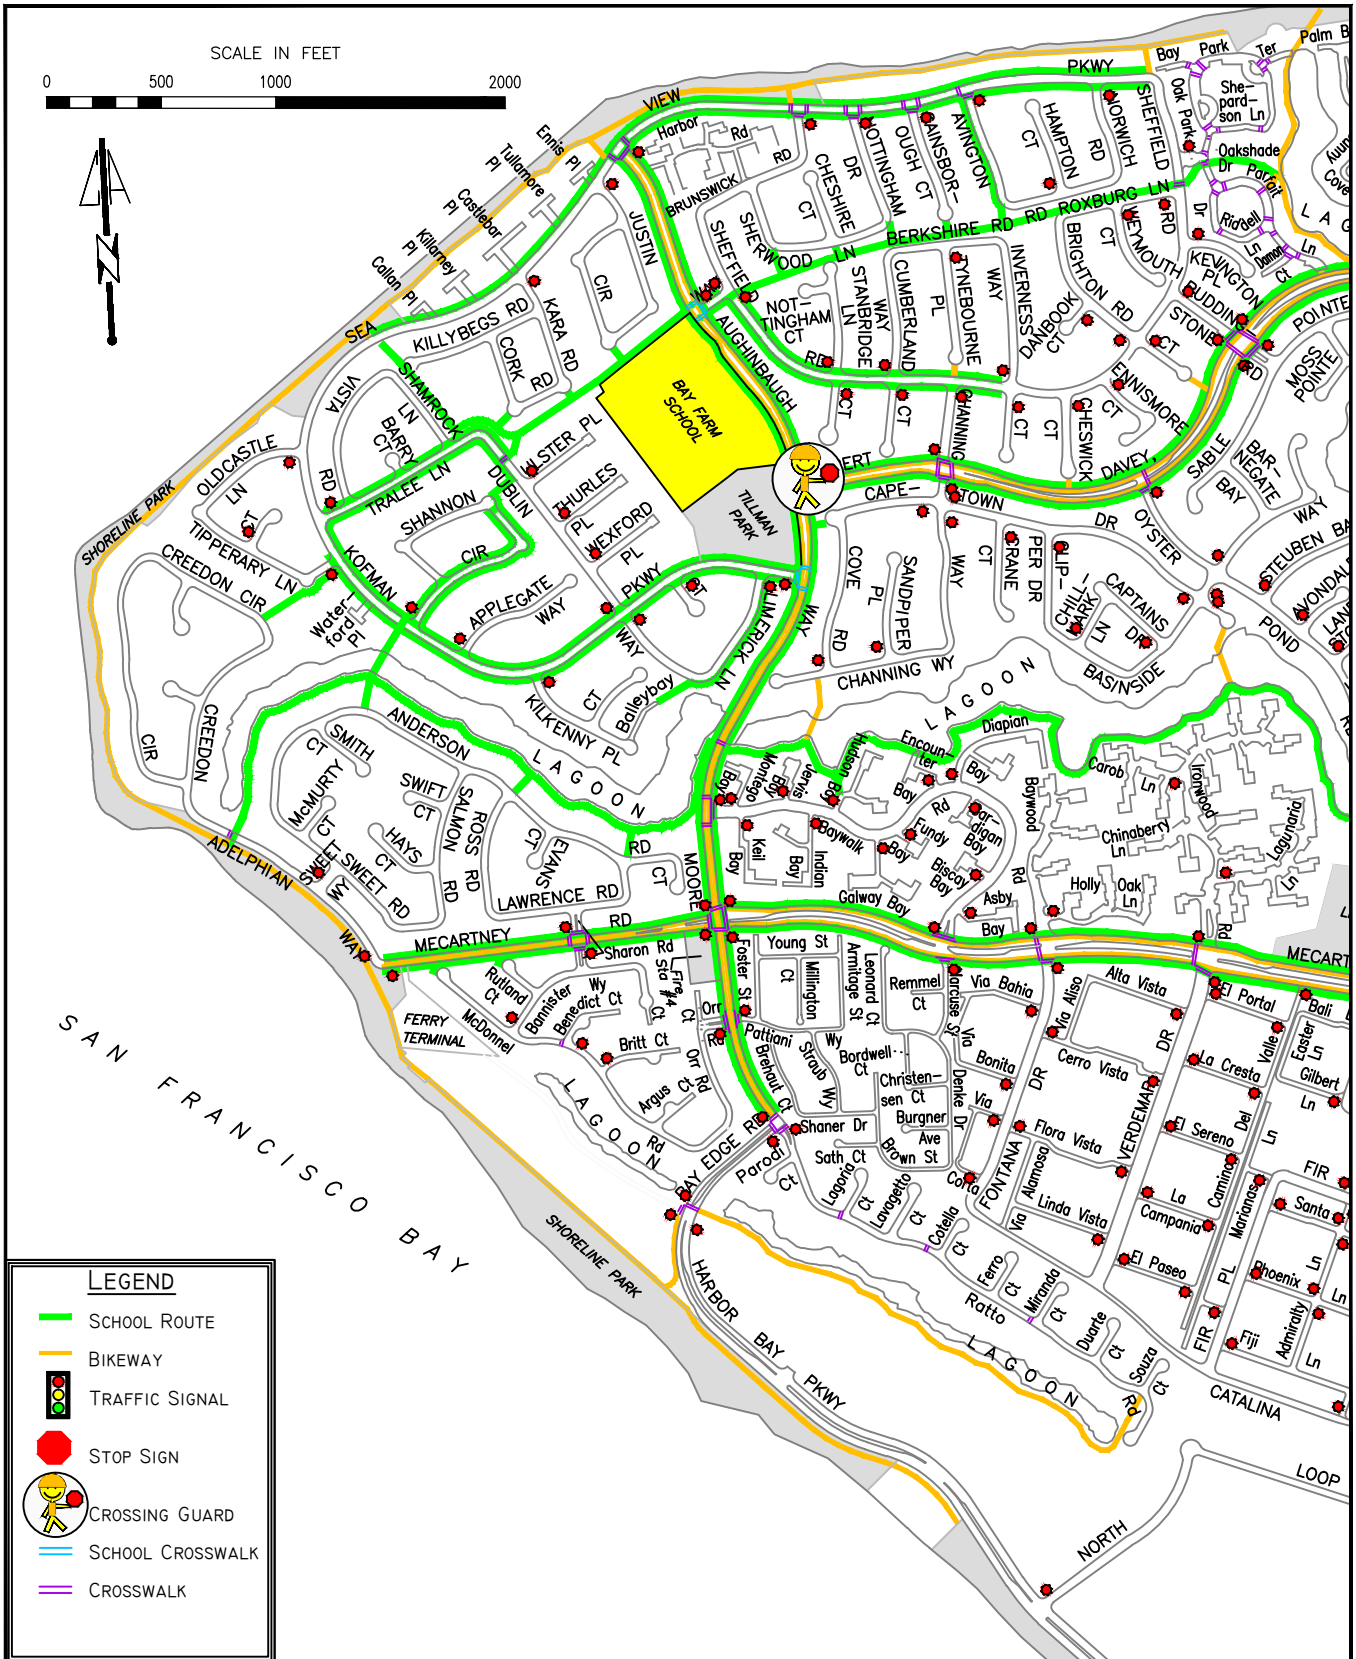

Bay Farm School Routes

Please highlight your school route, and review the walking and bicycling tips on the back of the map.

City of Alameda

Public Works Department

Public Works Works for You!

Note: This map is consistent with the City of Alameda's official Safe Routes to School map.