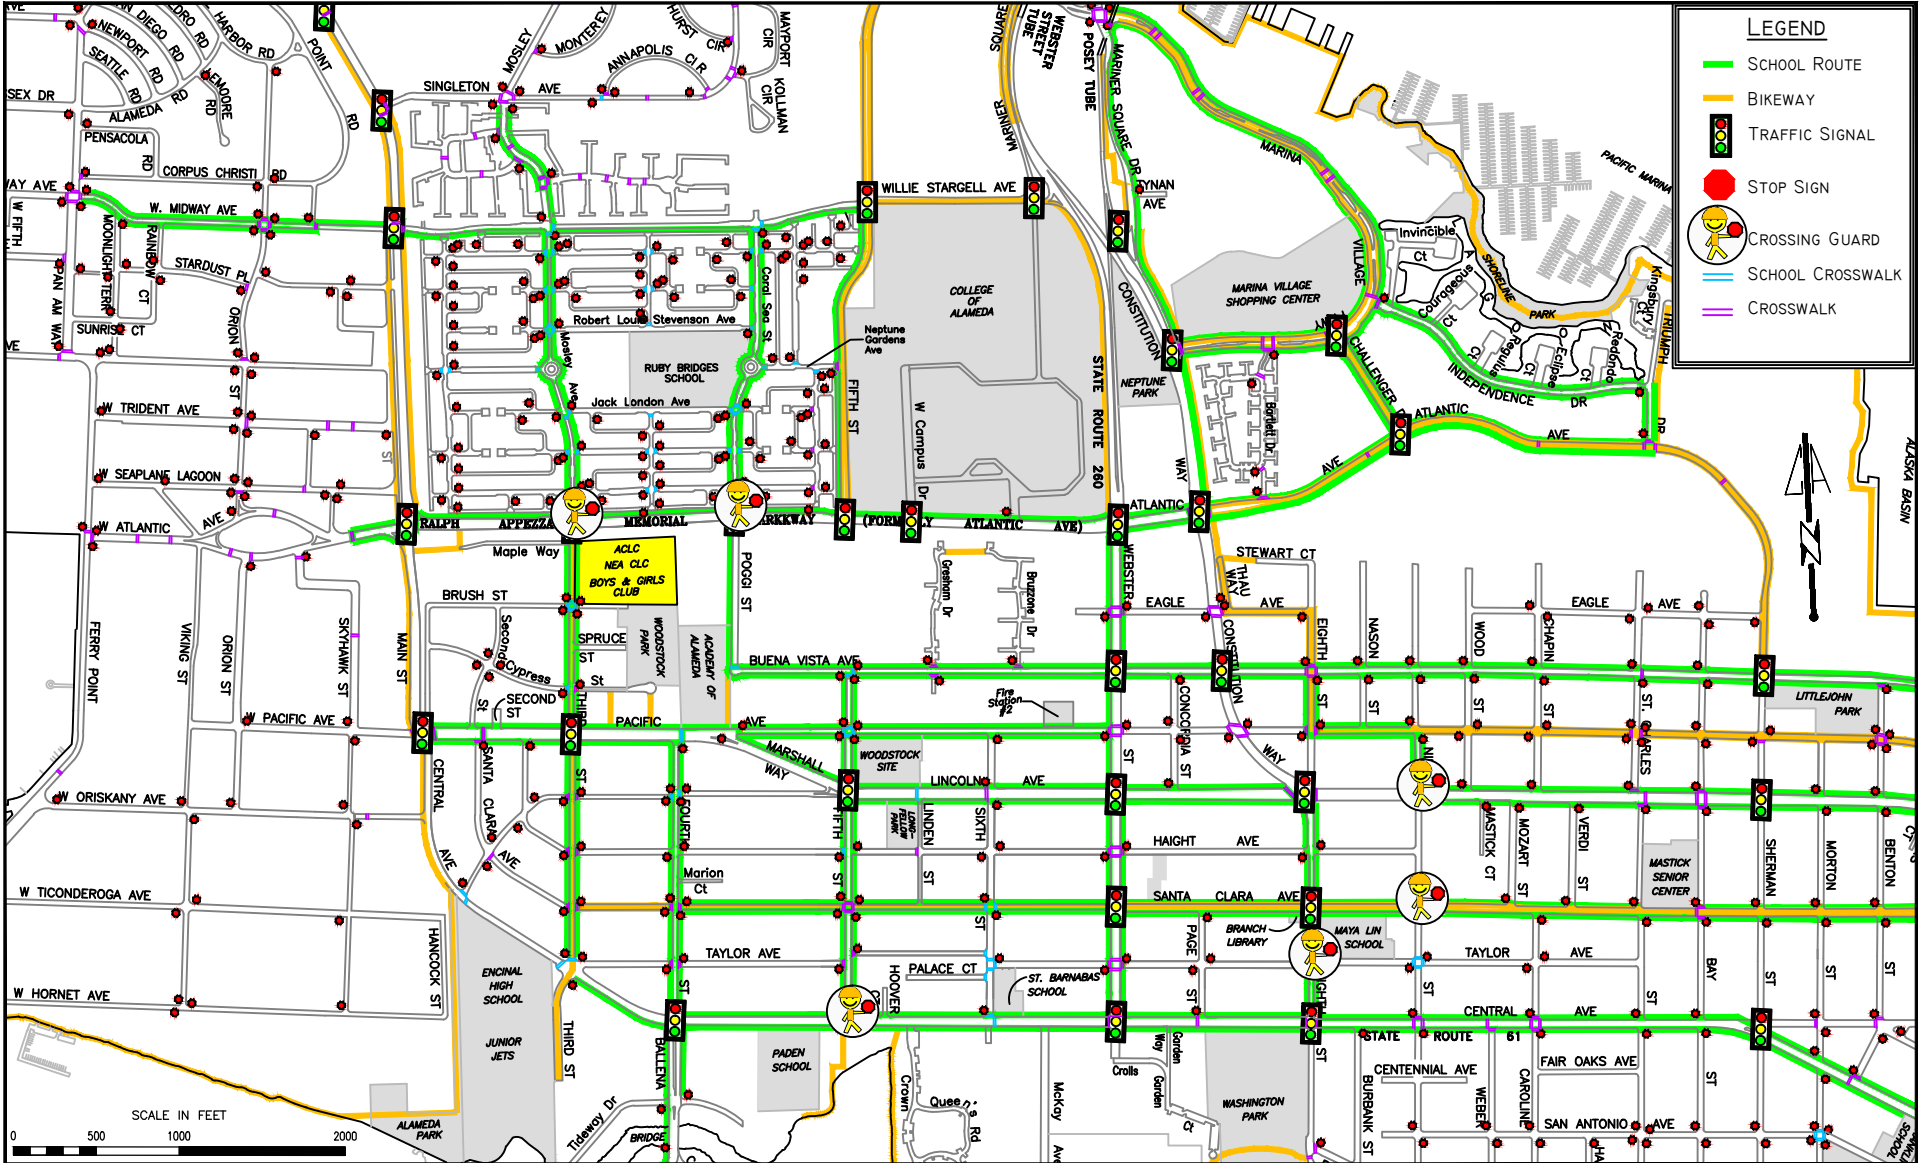

# Nea Community Learning Center School Routes

Please highlight your school route, and review the walking and bicycling tips on the back of the map.

Note: This map is consistent with the City of Alameda's official Safe Routes to School map.